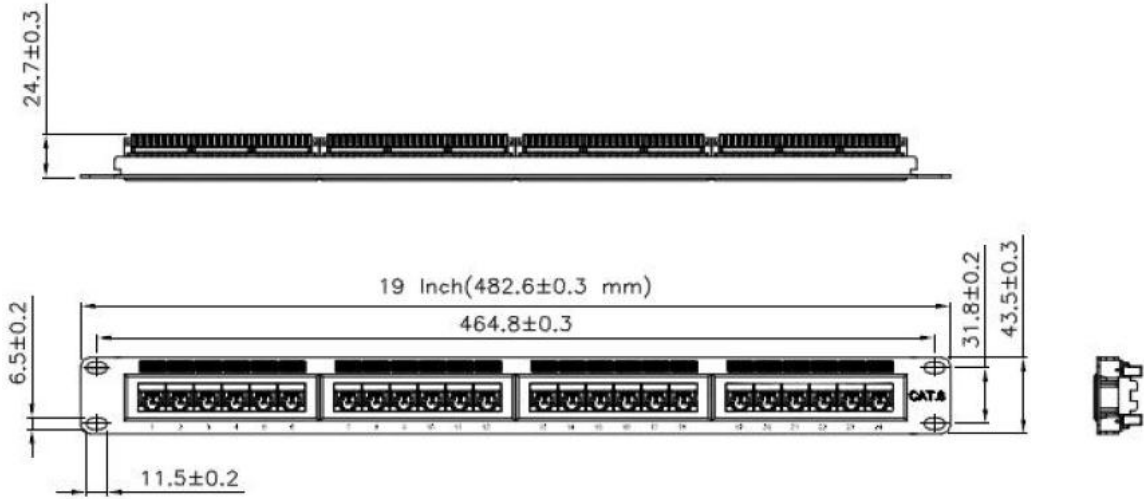

Technical Drawings

DN-91624U